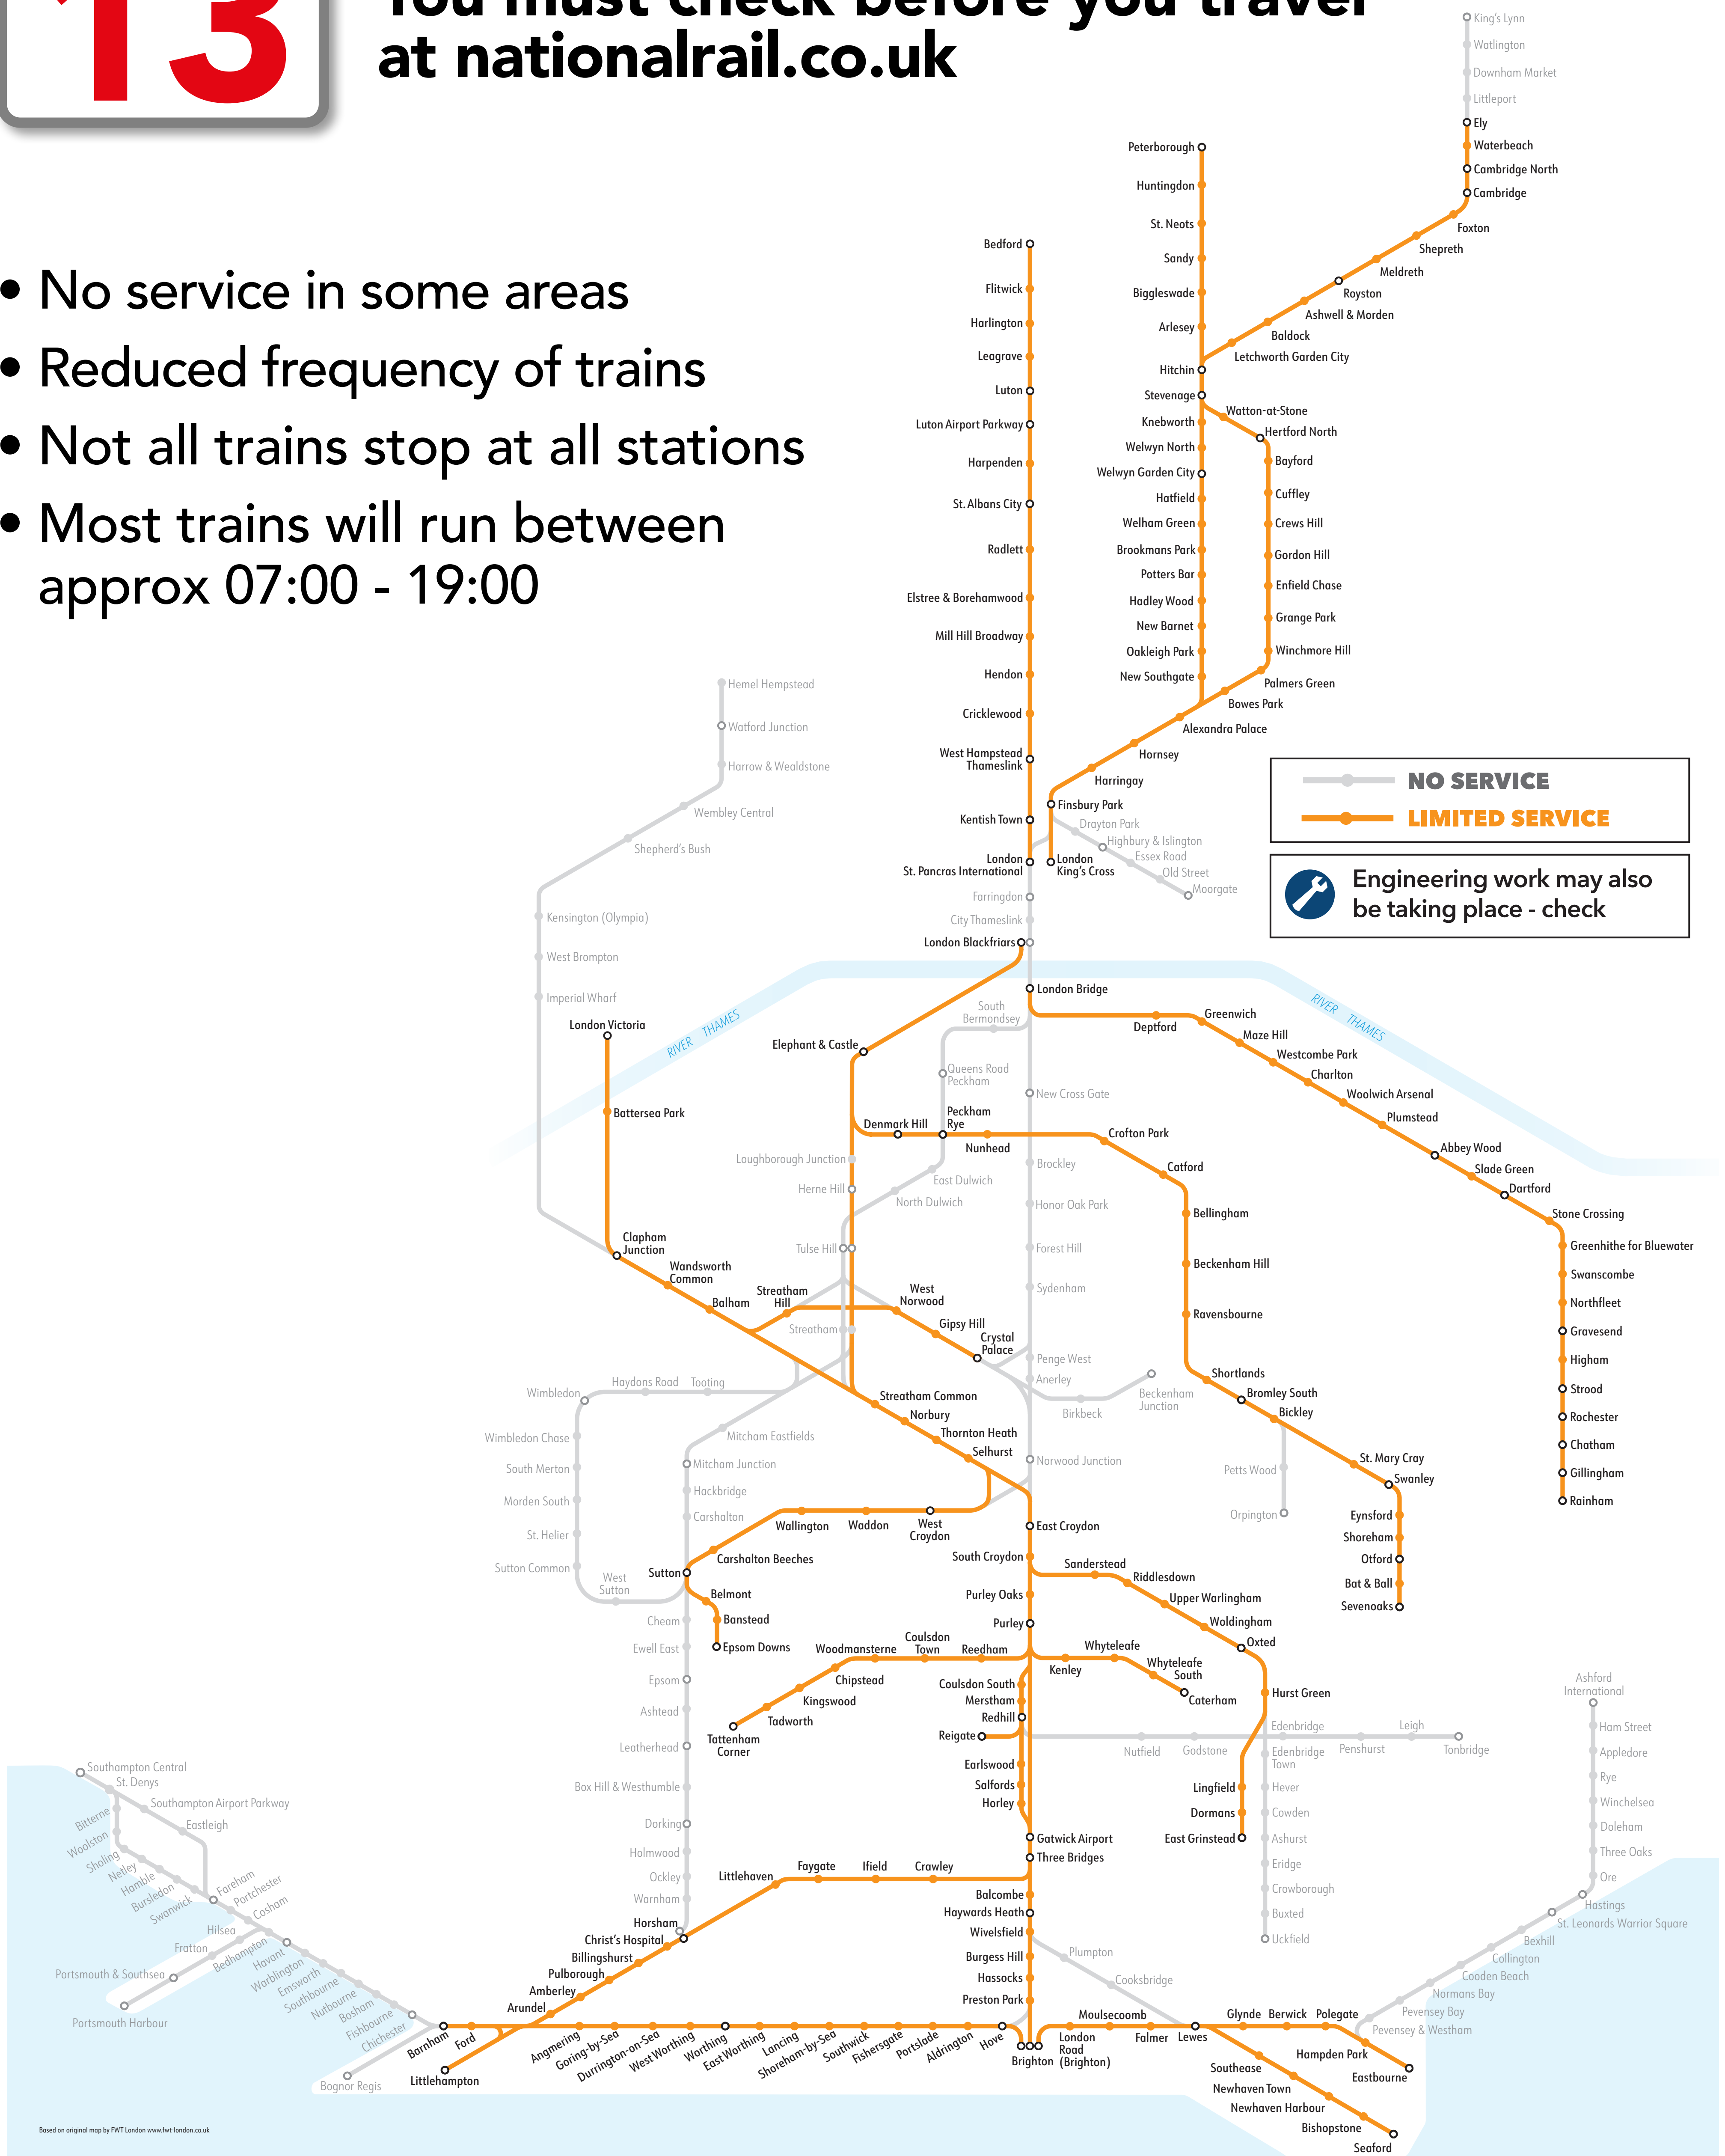

Limited Service

National industrial action

May

13

You must check before you travel
at nationalrail.co.uk

- No service in some areas
- Reduced frequency of trains
- Not all trains stop at all stations
- Most trains will run between approx 07:00 - 19:00

Great Northern

GX

GATWICK EXPRESS

SOUTHERN

ThamesLink/